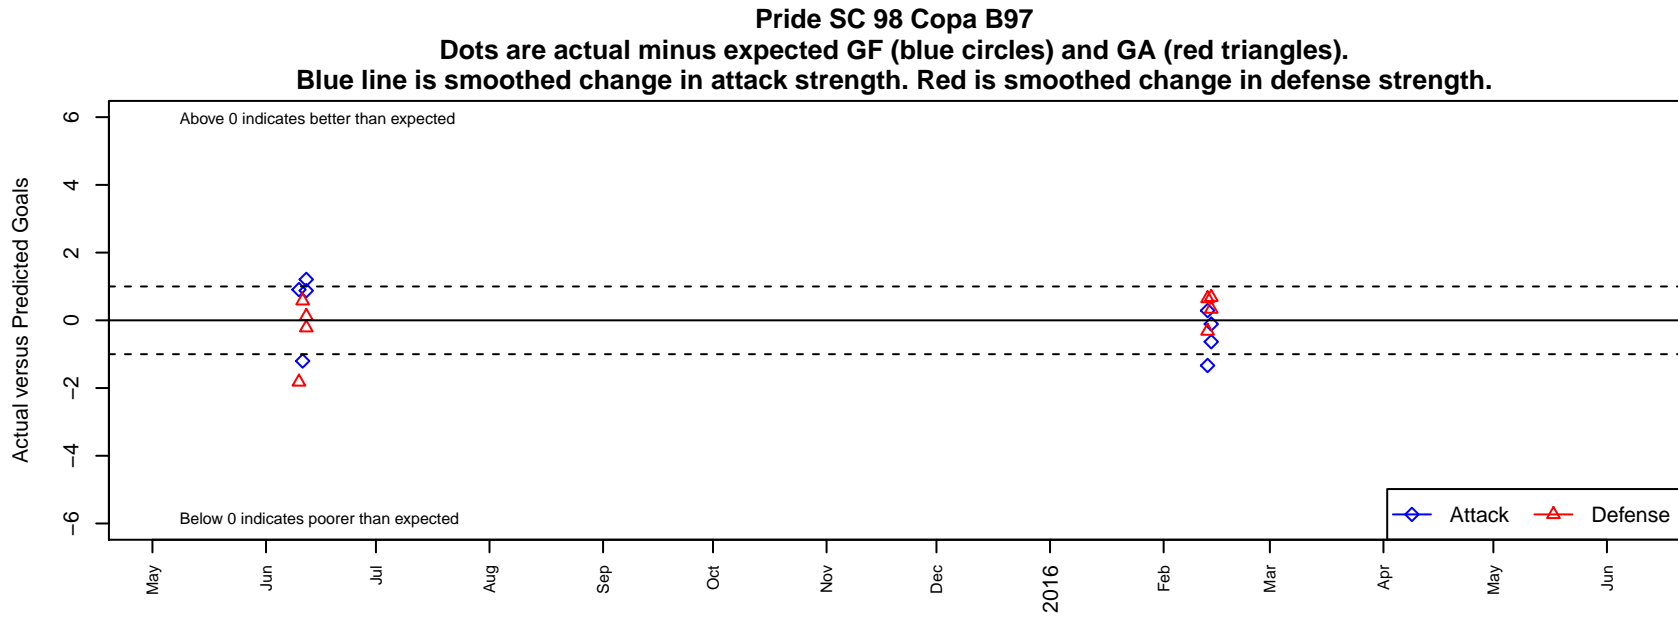

# Pride SC 98 Copa B97

, CO  
B97 total strength=1552  
attack=12.38 defense=14.82

alt names used:  
Pride Copa 98 (CO)

Venues played:  
2015 Region IV Pres Cup U17  
2015 Vegas Mayors Showcase adidas-west

**attack and defense variance (black dot)  
relative to other teams  
and top 10 in region**

**attack and defense rating  
relative to others at age  
and all opponents in last 13 months**

**attack and defense rating  
relative to others at age  
and all opponents in last 13 months**

**Performance relative to 13 month average**

**Performance relative to 13 month average**

Distribution of opponents  
 Red = Lose zone, Blue = Win zone, Green = Even  
 Black line separates win/lose zones