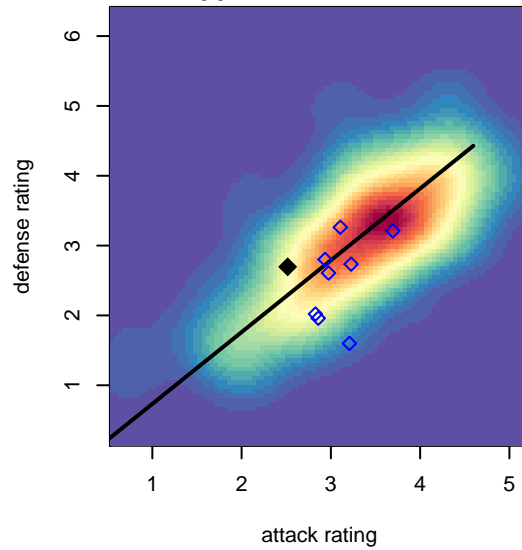

# Pride SC 98 Copa B97

, CO  
B97 total strength=1552  
attack=12.38 defense=14.82

alt names used:  
Pride Copa 98 (CO)

Venues played:  
2015 Region IV Pres Cup U17  
2015 Vegas Mayors Showcase adidas-west

**attack and defense variance (black dot)  
relative to other teams  
and top 10 in region**

**attack and defense rating  
relative to others at age  
and all opponents in last 13 months**

**attack and defense rating  
relative to others at age  
and all opponents in last 13 months**

**Performance relative to 13 month average**

**Performance relative to 13 month average**

Distribution of opponents  
 Red = Lose zone, Blue = Win zone, Green = Even  
 Black line separates win/lose zones

lot. A=Neither has attack advantage, B=Opponent has both attack and defense advantage, C=Opponent has both attack and defense disadvantage, D=Both have

<b>date</b>	<b>home</b>		<b>away</b>		<b>venue</b>	<b>pred.home</b>	<b>pred.away</b>
2016-02-14	Pride SC 98 Copa B97	2	Chadwick International B96	1	2015 Vegas Mayors Showcase adidas-west	2.11	1.33
2016-02-14	American School in Japan Mustangs 1997B	1	Pride SC 98 Copa B97	0	2015 Vegas Mayors Showcase adidas-west	1.68	0.63
2016-02-13	Pride SC 98 Copa B97	1	Kamloops Blaze 1998B	2	2015 Vegas Mayors Showcase adidas-west	0.71	1.68
2016-02-13	Davis Legacy 98 White B97	1	Pride SC 98 Copa B97	0	2015 Vegas Mayors Showcase adidas-west	1.64	1.33
2015-06-12	Coachella Indio United B97	2	Pride SC 98 Copa B97	2	2015 Region IV Pres Cup U17	1.78	1.12
2015-06-12	SFVSC Marauders B97	3	Pride SC 98 Copa B97	2	2015 Region IV Pres Cup U17	3.12	0.79
2015-06-11	Pride SC 98 Copa B97	1	Northbay WNB Timbers B97	1	2015 Region IV Pres Cup U17	2.20	1.58
2015-06-10	ISC St tomas B97	4	Pride SC 98 Copa B97	4	2015 Region IV Pres Cup U17	2.18	3.09