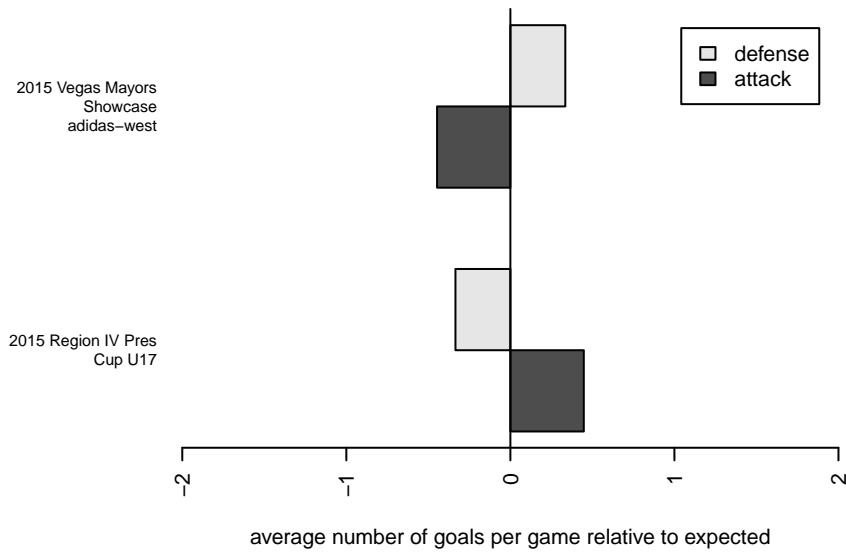

# Pride SC 98 Copa B97

, CO  
B97 total strength=1552  
attack=12.38 defense=14.82

alt names used:  
Pride Copa 98 (CO)

Venues played:  
2015 Region IV Pres Cup U17  
2015 Vegas Mayors Showcase adidas-west

**attack and defense variance (black dot)  
relative to other teams  
and top 10 in region**

**attack and defense rating  
relative to others at age  
and all opponents in last 13 months**

**attack and defense rating  
relative to others at age  
and all opponents in last 13 months**

**Performance relative to 13 month average**

**Performance relative to 13 month average**

Distribution of opponents  
 Red = Lose zone, Blue = Win zone, Green = Even  
 Black line separates win/lose zones

lot. A=Neither has attack advantage, B=Opponent has both attack and defense advantage, C=Opponent has both attack and defense disadvantage, D=Both have

<b>date</b>	<b>home</b>		<b>away</b>		<b>venue</b>	<b>pred.home</b>	<b>pred.away</b>
2016-02-14	Pride SC 98 Copa B97	2	Chadwick International B96	1	2015 Vegas Mayors Showcase adidas-west	2.11	1.33
2016-02-14	American School in Japan Mustangs 1997B	1	Pride SC 98 Copa B97	0	2015 Vegas Mayors Showcase adidas-west	1.68	0.63
2016-02-13	Pride SC 98 Copa B97	1	Kamloops Blaze 1998B	2	2015 Vegas Mayors Showcase adidas-west	0.71	1.68
2016-02-13	Davis Legacy 98 White B97	1	Pride SC 98 Copa B97	0	2015 Vegas Mayors Showcase adidas-west	1.64	1.33
2015-06-12	Coachella Indio United B97	2	Pride SC 98 Copa B97	2	2015 Region IV Pres Cup U17	1.78	1.12
2015-06-12	SFVSC Marauders B97	3	Pride SC 98 Copa B97	2	2015 Region IV Pres Cup U17	3.12	0.79
2015-06-11	Pride SC 98 Copa B97	1	Northbay WNB Timbers B97	1	2015 Region IV Pres Cup U17	2.20	1.58
2015-06-10	ISC St tomas B97	4	Pride SC 98 Copa B97	4	2015 Region IV Pres Cup U17	2.18	3.09