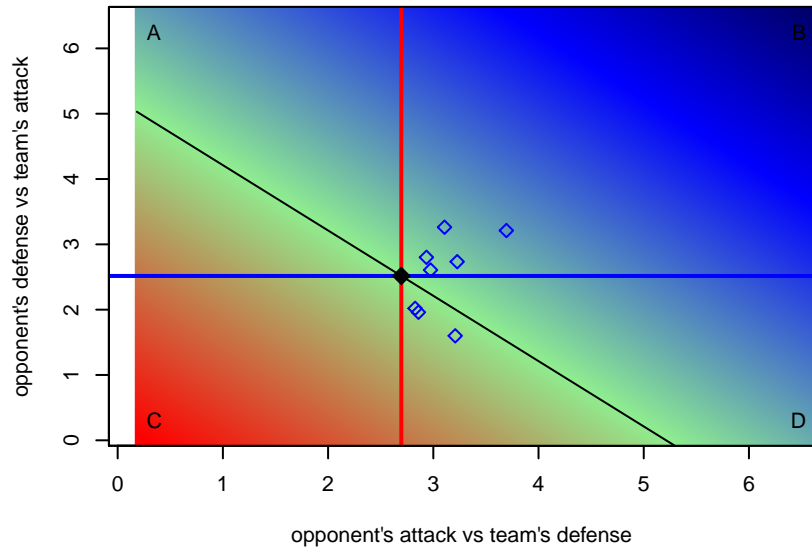

# Pride SC 98 Copa B97

, CO  
B97 total strength=1552  
attack=12.38 defense=14.82

alt names used:  
Pride Copa 98 (CO)

Venues played:  
2015 Region IV Pres Cup U17  
2015 Vegas Mayors Showcase adidas-west

**attack and defense variance (black dot)  
relative to other teams  
and top 10 in region**

**attack and defense rating  
relative to others at age  
and all opponents in last 13 months**

**attack and defense rating  
relative to others at age  
and all opponents in last 13 months**

**Performance relative to 13 month average**

**Performance relative to 13 month average**

Distribution of opponents  
 Red = Lose zone, Blue = Win zone, Green = Even  
 Black line separates win/lose zones

lot. A=Neither has attack advantage, B=Opponent has both attack and defense advantage, C=Opponent has both attack and defense disadvantage, D=Both have

<b>date</b>	<b>home</b>		<b>away</b>		<b>venue</b>	<b>pred.home</b>	<b>pred.away</b>
2016-02-14	Pride SC 98 Copa B97	2	Chadwick International B96	1	2015 Vegas Mayors Showcase adidas-west	2.11	1.33
2016-02-14	American School in Japan Mustangs 1997B	1	Pride SC 98 Copa B97	0	2015 Vegas Mayors Showcase adidas-west	1.68	0.63
2016-02-13	Pride SC 98 Copa B97	1	Kamloops Blaze 1998B	2	2015 Vegas Mayors Showcase adidas-west	0.71	1.68
2016-02-13	Davis Legacy 98 White B97	1	Pride SC 98 Copa B97	0	2015 Vegas Mayors Showcase adidas-west	1.64	1.33
2015-06-12	Coachella Indio United B97	2	Pride SC 98 Copa B97	2	2015 Region IV Pres Cup U17	1.78	1.12
2015-06-12	SFVSC Marauders B97	3	Pride SC 98 Copa B97	2	2015 Region IV Pres Cup U17	3.12	0.79
2015-06-11	Pride SC 98 Copa B97	1	Northbay WNB Timbers B97	1	2015 Region IV Pres Cup U17	2.20	1.58
2015-06-10	ISC St tomas B97	4	Pride SC 98 Copa B97	4	2015 Region IV Pres Cup U17	2.18	3.09